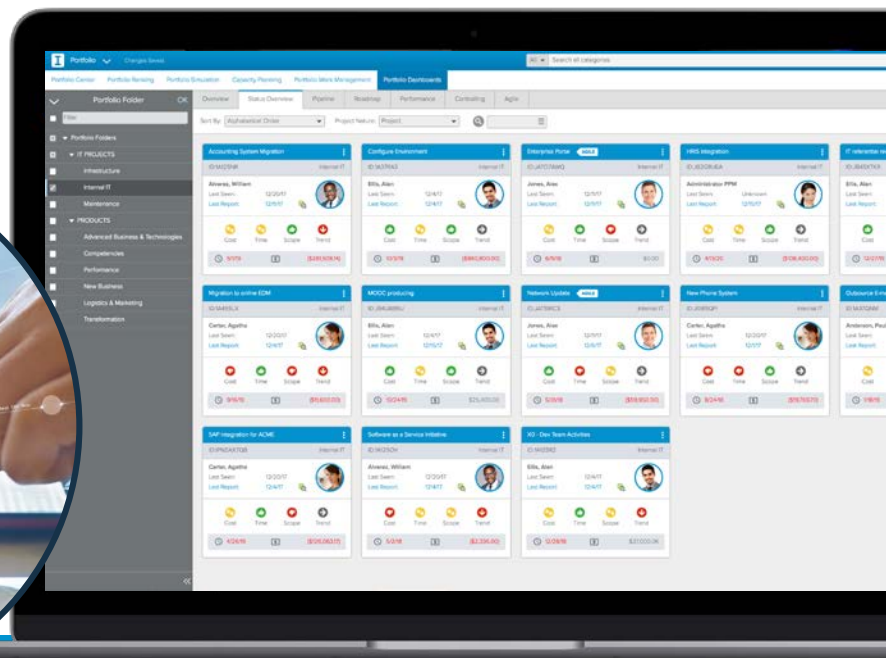

Key project metrics available to upper management in clean and clear dashboards and reports.